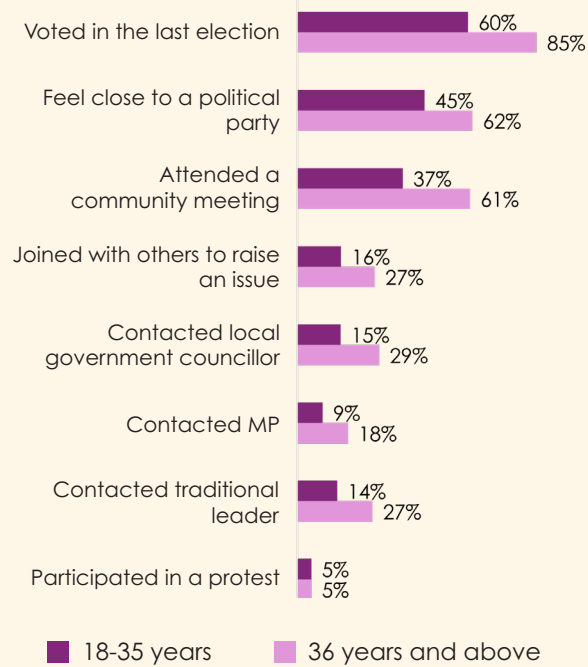

Citizen engagement in Botswana

The people's perspective

Election engagement

Youth vs. elders

Responsive leaders encourage interaction

Protest

Collective action and contacting

In Afrobarometer Round 9, national partner Star Awards interviewed 1,200 adult Batswana in July-August 2022. Results have a margin of error of +/-3 percentage points at a 95% confidence level. More at www.afrobarometer.org.