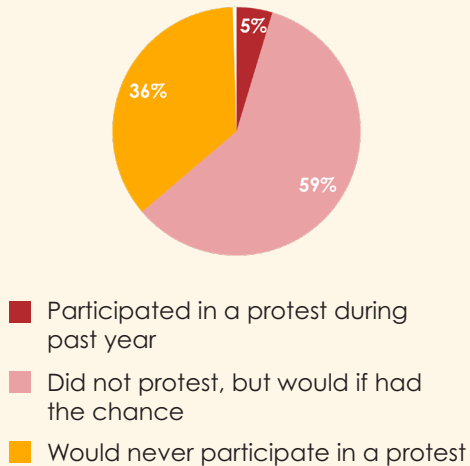

Citizen engagement in Botswana

The people's perspective

Election engagement

Youth vs. elders

Responsive leaders encourage interaction

Protest

Collective action and contacting

In Afrobarometer Round 9, national partner Star Awards interviewed 1,200 adult Batswana in July-August 2022. Results have a margin of error of +/-3 percentage points at a 95% confidence level. More at www.afrobarometer.org.