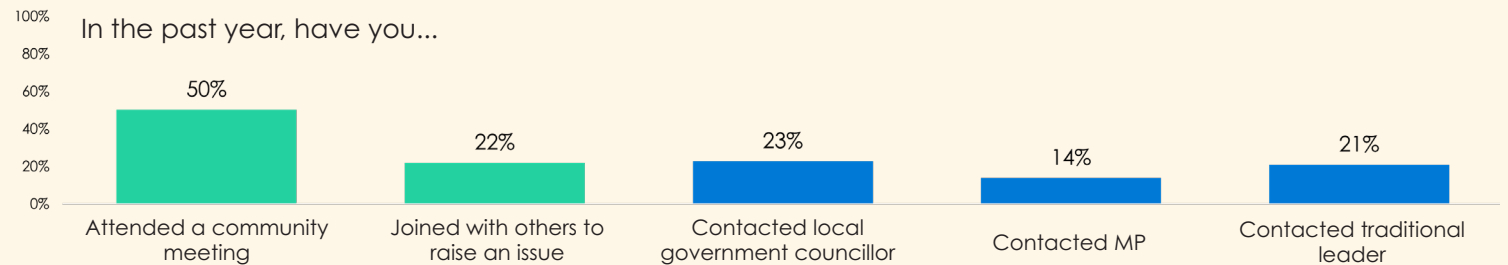

Citizen engagement in Botswana

The people's perspective

Election engagement

Youth vs. elders

Responsive leaders encourage interaction

Protest

Collective action and contacting

In Afrobarometer Round 9, national partner Star Awards interviewed 1,200 adult Batswana in July-August 2022. Results have a margin of error of +/-3 percentage points at a 95% confidence level. More at www.afrobarometer.org.