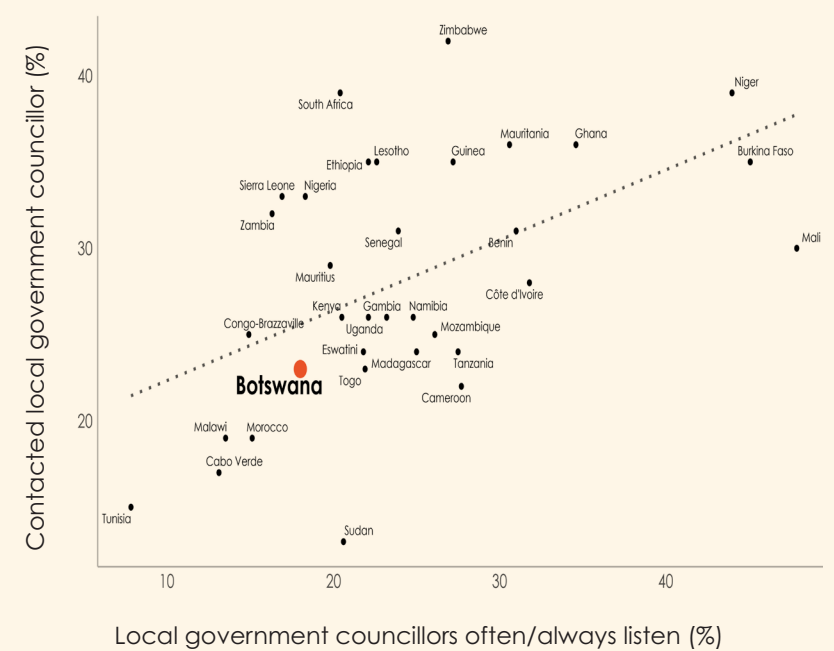

Citizen engagement in Botswana

The people's perspective

Election engagement

Youth vs. elders

Responsive leaders encourage interaction

Protest

Collective action and contacting

In Afrobarometer Round 9, national partner Star Awards interviewed 1,200 adult Batswana in July-August 2022. Results have a margin of error of +/-3 percentage points at a 95% confidence level. More at www.afrobarometer.org.