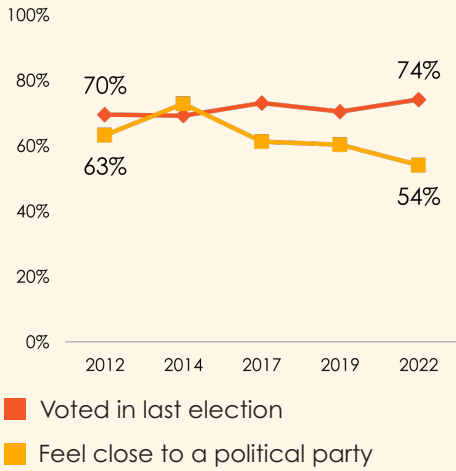

Citizen engagement in Botswana

The people's perspective

Election engagement

Youth vs. elders

Responsive leaders encourage interaction

Protest

Collective action and contacting

In Afrobarometer Round 9, national partner Star Awards interviewed 1,200 adult Batswana in July-August 2022. Results have a margin of error of +/-3 percentage points at a 95% confidence level. More at www.afrobarometer.org.